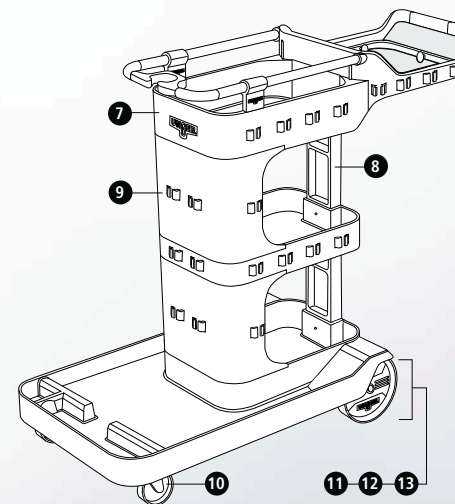

RestroomRₓ Cart System - Plastic Cart Components

PART 1 Rail Bracket Part No.: 18002 Case Qty.: 1	PART 2 Rail Bracket Cover Part No.: 18003 Case Qty.: 1
PART 3 Rail Mop Holder with Rails Part No.: 18018 Case Qty.: 1	PART 4 Trash Bag Wire Part No.: 18008 Case Qty.: 1
PART 5 Cart Base (complete with wheels) Part No.: 18493 Case Qty.: 1	PART 6 Cart Middle Shelf Part No.: 17990 Case Qty.: 1
PART 7 Cart Top Shelf (without handrail) Part No.: 17991 Case Qty.: 1	PART 8 Cart Center Support Part No.: 17992 Case Qty.: 1
PART 9 Cart Front Curve Wall Part No.: 17989 Case Qty.: 1	PART 10 Front Casters Part No.: 18011 Case Qty.: 1
PART 11 Back Axel Part No.: 18015 Case Qty.: 1	PART 12 Back Wheel Part No.: 18012 Case Qty.: 1
PART 13 Axel Cap Part No.: 18017 Case Qty.: 1	PART 14 Toilet Bowl Brush Holder Base Part No.: 18369 Case Qty.: 1
PART 15 Toilet Bowl Brush Holder with Base Part No.: 18001 Case Qty.: 1	

RestroomRₓ Cart System - Bag/Clip Attachments

PART 1 Vinyl Trash Bag Part No.: RRBAG Case Qty.: 1	PART 2 Supply Module Storage Bag Part No.: RRMOD Case Qty.: 1	PART 3 Restroom Floor Sign Holder Part No.: RRFSH Case Qty.: 1	PART 4 Tool Clips - Large Part No.: RRTLGL Case Qty.: 5	PART 5 Tool Clips - Medium Part No.: RRTMD Case Qty.: 5
PART 6 Small Tool Shelf - Nabber Part No.: RRSTS Case Qty.: 1	PART 7 Lobby Dust Pan Kickplate Part No.: RRLDP Case Qty.: 1	PART 8 Easy Adapter Hose Holder Part No.: RRFHH Case Qty.: 1	PART 9 Toilet Bowl Holder Clip Part No.: 18370 Case Qty.: 1	PART 10 Tool Icons Sticker Sheet Part No.: RRICN Case Qty.: 1