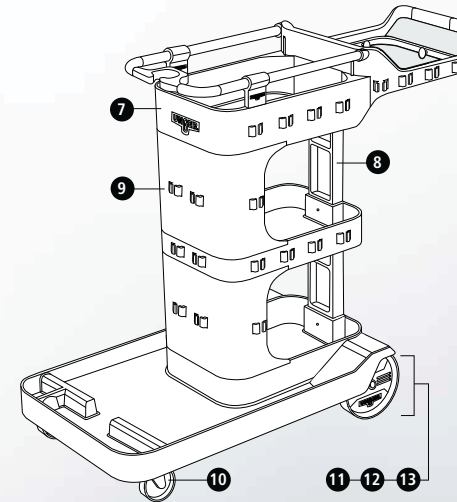

RestroomR_x Cart System - Plastic Cart Components

PART 1 Rail Bracket Part No.: 18002 Case Qty.: 1	PART 2 Rail Bracket Cover Part No.: 18003 Case Qty.: 1
PART 3 Rail Mop Holder with Rails Part No.: 18018 Case Qty.: 1	PART 4 Trash Bag Wire Part No.: 18008 Case Qty.: 1
PART 5 Cart Base (complete with wheels) Part No.: 18493 Case Qty.: 1	PART 6 Cart Middle Shelf Part No.: 17990 Case Qty.: 1
PART 7 Cart Top Shelf (without handrail) Part No.: 17991 Case Qty.: 1	PART 8 Cart Center Support Part No.: 17992 Case Qty.: 1
PART 9 Cart Front Curve Wall Part No.: 17989 Case Qty.: 1	PART 10 Front Casters Part No.: 18011 Case Qty.: 1
PART 11 Back Axel Part No.: 18015 Case Qty.: 1	PART 12 Back Wheel Part No.: 18012 Case Qty.: 1
PART 13 Axel Cap Part No.: 18017 Case Qty.: 1	PART 14 Toilet Bowl Brush Holder Base Part No.: 18369 Case Qty.: 1
PART 15 Toilet Bowl Brush Holder with Base Part No.: 18001 Case Qty.: 1	

RestroomR_x Cart System - Bag/Clip Attachments

PART 1 Vinyl Trash Bag Part No.: RRBAG Case Qty.: 1	PART 2 Supply Module Storage Bag Part No.: RRMOD Case Qty.: 1	PART 3 Restroom Floor Sign Holder Part No.: RRFSH Case Qty.: 1	PART 4 Tool Clips - Large Part No.: RRTLGL Case Qty.: 5	PART 5 Tool Clips - Medium Part No.: RRTMD Case Qty.: 5
PART 6 Small Tool Shelf - Nabber Part No.: RRSTS Case Qty.: 1	PART 7 Lobby Dust Pan Kickplate Part No.: RRLDP Case Qty.: 1	PART 8 Easy Adapter Hose Holder Part No.: RRFHH Case Qty.: 1	PART 9 Toilet Bowl Holder Clip Part No.: 18370 Case Qty.: 1	PART 10 Tool Icons Sticker Sheet Part No.: RRICN Case Qty.: 1