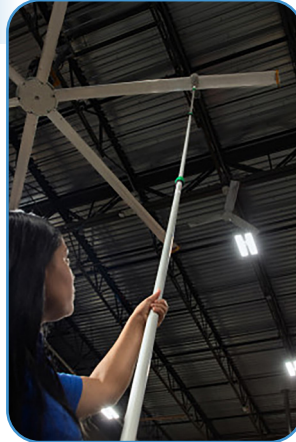

UNGER telescopic poles have always been the ideal tool for the job when it comes to making professional glass cleaning from the ground easier – and in addition save time and money. They are especially essential for high-access cleaning, providing a safe and efficient solution for hard-to-reach areas where ladders or lifts might otherwise be required.

Classic Telescopic Poles

WHY IT'S IDEAL

UNGER's specialized high-access cleaning tools are designed to safely and efficiently remove dust, cobwebs, and grime from hard-to-reach areas. Ideal for both interior and exterior use, these tools reduce worker strain while improving cleanliness and safety up to 30 feet from the ground.

Quality Tools for Smart Cleaning™

UNGER TELESCOPIC POLES

UNGER's Telescopic Pole Systems: safely clean from the ground

INNOVATIVE AND HIGH QUALITY

UNGER designs professional-grade Telescopic poles that prioritize safety, innovation, and ergonomics. Our durable handheld tools and accessories integrate with telescopic poles for safe, efficient cleaning from the ground—reaching heights up to 30 ft (9 m).

Fixed & telescopic poles

Reliable for both indoor and outdoor window and surface cleaning, this tool features an ergonomic design that enhances comfort with an extended reach.

Versatile modular system

Ergonomic and reliable for indoor/outdoor cleaning, with a modular design and 30-foot customizable reach.