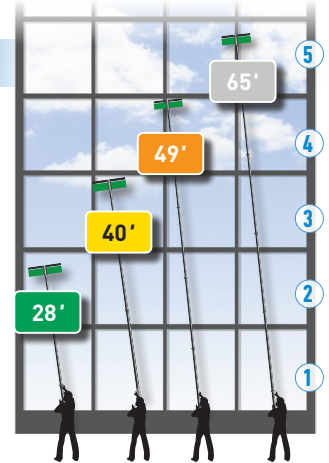

Telescopic pole for small to medium heights
High quality mix of carbon and glass fibers with budget-friendly option for low-to-mid rise buildings.

Telescopic pole for medium heights.
Lightweight pole for 1-4 story buildings, designed for daily exterior use