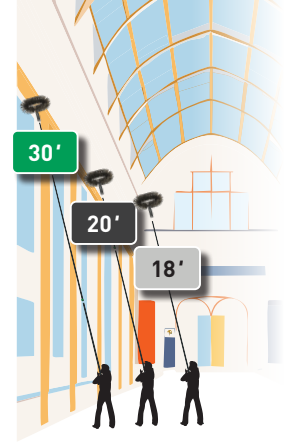

*Working Reach refers to the estimated maximum reach, including the full extension of the pole(s), brush, adapter, and the worker's reach, all combined.

***Weight - 1 feather represents weight of the pole - 1 feather = lightest vs. 4 feathers = heaviest

Quality Tools for Smart Cleaning™

UNGER TELESCOPIC POLES

UNGER's Telescopic Pole Systems: safely clean from the ground

INNOVATIVE AND HIGH QUALITY

UNGER designs professional-grade Telescopic poles that prioritize safety, innovation, and ergonomics. Our durable handheld tools and accessories integrate with telescopic poles for safe, efficient cleaning from the ground—reaching heights up to 30 ft (9 m).

Fixed & telescopic poles

Reliable for both indoor and outdoor window and surface cleaning, this tool features an ergonomic design that enhances comfort with an extended reach.

Versatile modular system

Ergonomic and reliable for indoor/outdoor cleaning, with a modular design and 30-foot customizable reach.