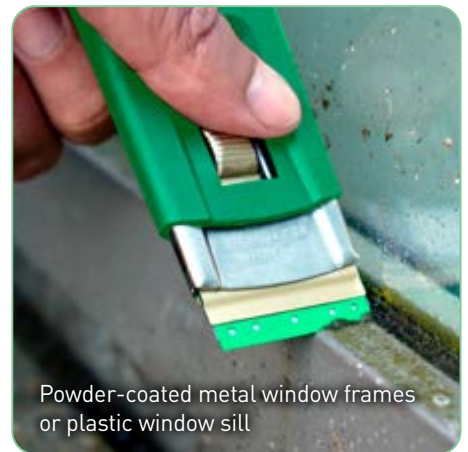

Quality Tools for Smart Cleaning™

PLASTIC BLADES

Safe for delicate & scratch-prone surfaces

Quality Tools for Smart Cleaning™

Plastic Blades from UNGER: gentle, safe, professional

PLASTIC BLADE TECHNOLOGY

Built for professionals who value precision, safety, and efficiency, **UNGER** plastic blades are specially designed to remove dirt from scratch-prone surfaces while protecting delicate materials like window frames, safety glass, plastics, and painted finishes. Unlike steel blades that can cause damage, these blades glide smoothly without leaving marks, allowing for safer and more efficient cleaning. Designed to work seamlessly with trusted **UNGER** tools—including the **6" NINJA™ Scraper**, **4" ErgoTec® Scraper**, and **1.5" Safety Scraper**.

Quickly removes large areas of dirt including stickers, chewing gum, and paint residues

Single-pane safety glass (ESG) or plastic window frames

SAFETYSCRAPER

SAFETY SCRAPER PLASTIC BLADES

1.5" Plastic Blade for Safety Scraper

Ideal for smaller areas such as adhesive residues on window sills or window frames

Powder-coated metal window frames or plastic window sill

PRODUCT OVERVIEW

	Part No.	Product Description	Compatible	Case Qty.	Contents
PLASTIC BLADES	 N150P	6" / 15 cm Plastic Blade Ninja™	EN150	8	Display Box: 80 blades (8 dispensers of 10 blades each) 
	 E100P	4" / 10 cm Plastic Blade ErgoTec®	EG100	8	Display Box: 80 blades (8 dispensers of 10 blades each) 
	 SRB4P	1.5" / 4 cm Plastic Blade - Safety Scraper	SR040/K SR500/K STMIN	20	Display Box: 200 blades (20 dispensers of 10 blades each) 