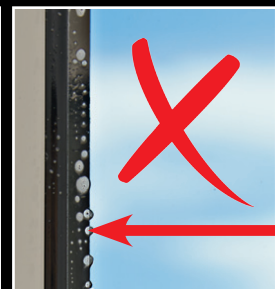

Quality Tools for Smart Cleaning™

A New Way to Squeegee that Reduces Detailing Time

Improve your window cleaning performance today with the precision engineered "dog-eared" S-Channel Plus squeegee. The special curved ends and improved channel design reduces detailing time, helping you clean more windows in less time.

The S-Channel Plus is designed to fit our ErgoTec® and Pro Squeegee handles and is now available to order!

- Made in Germany from strong and durable stainless steel
- Variable positioning for greater and easier reach
- Notched edges for secure hold of channel and rubber
- Complete with Unger Professional Soft Rubber
- Easy change and fit for most industry standard squeegee rubbers