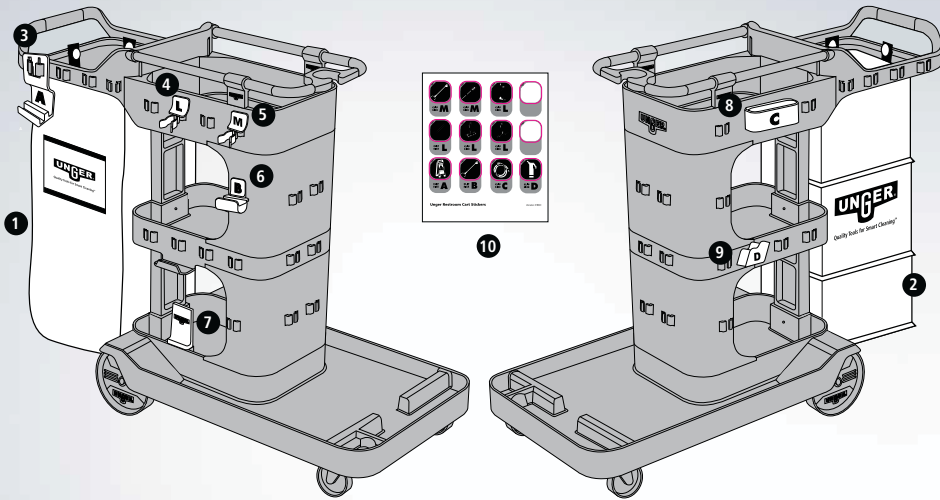

RestroomRₓ Cart System - Plastic Cart Components

PART 1 Rail Bracket Part No.: 18002 Case Qty.: 1	PART 2 Rail Bracket Cover Part No.: 18003 Case Qty.: 1
PART 3 Rail Mop Holder with Rails Part No.: 18018 Case Qty.: 1	PART 4 Trash Bag Wire Part No.: 18008 Case Qty.: 1
PART 5 Cart Base (complete with wheels) Part No.: 18493 Case Qty.: 1	PART 6 Cart Middle Shelf Part No.: 17990 Case Qty.: 1
PART 7 Cart Top Shelf (without handrail) Part No.: 17991 Case Qty.: 1	PART 8 Cart Center Support Part No.: 17992 Case Qty.: 1
PART 9 Cart Front Curve Wall Part No.: 17989 Case Qty.: 1	PART 10 Front Casters Part No.: 18011 Case Qty.: 1
PART 11 Back Axel Part No.: 18015 Case Qty.: 1	PART 12 Back Wheel Part No.: 18012 Case Qty.: 1
PART 13 Axel Cap Part No.: 18017 Case Qty.: 1	PART 14 Toilet Bowl Brush Holder Base Part No.: 18369 Case Qty.: 1
PART 15 Toilet Bowl Brush Holder with Base Part No.: 18001 Case Qty.: 1	

RestroomRₓ Cart System - Bag/Clip Attachments

PART 1 Vinyl Trash Bag Part No.: RRBAG Case Qty.: 1	PART 2 Supply Module Storage Bag Part No.: RRMOD Case Qty.: 1	PART 3 Restroom Floor Sign Holder Part No.: RRF5H Case Qty.: 1	PART 4 Tool Clips - Large Part No.: RRTLGL Case Qty.: 5	PART 5 Tool Clips - Medium Part No.: RRTMD Case Qty.: 5
PART 6 Small Tool Shelf - Nabber Part No.: RRSST Case Qty.: 1	PART 7 Lobby Dust Pan Kickplate Part No.: RRLDP Case Qty.: 1	PART 8 Easy Adapter Hose Holder Part No.: RRFHH Case Qty.: 1	PART 9 Toilet Bowl Holder Clip Part No.: 18370 Case Qty.: 1	PART 10 Tool Icons Sticker Sheet Part No.: RRICN Case Qty.: 1