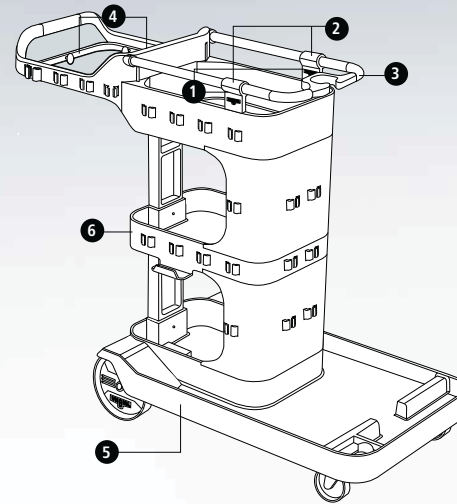

RestroomRₓ Cart System - Plastic Cart Components

PART 1 Rail Bracket Part No.: 18002 Case Qty.: 1	PART 2 Rail Bracket Cover Part No.: 18003 Case Qty.: 1
PART 3 Rail Mop Holder with Rails Part No.: 18018 Case Qty.: 1	PART 4 Trash Bag Wire Part No.: 18008 Case Qty.: 1
PART 5 Cart Base (complete with wheels) Part No.: 18493 Case Qty.: 1	PART 6 Cart Middle Shelf Part No.: 17990 Case Qty.: 1
PART 7 Cart Top Shelf (without handrail) Part No.: 17991 Case Qty.: 1	PART 8 Cart Center Support Part No.: 17992 Case Qty.: 1
PART 9 Cart Front Curve Wall Part No.: 17989 Case Qty.: 1	PART 10 Front Casters Part No.: 18011 Case Qty.: 1
PART 11 Back Axel Part No.: 18015 Case Qty.: 1	PART 12 Back Wheel Part No.: 18012 Case Qty.: 1
PART 13 Axel Cap Part No.: 18017 Case Qty.: 1	PART 14 Toilet Bowl Brush Holder Base Part No.: 18369 Case Qty.: 1
PART 15 Toilet Bowl Brush Holder with Base Part No.: 18001 Case Qty.: 1	

RestroomRₓ Cart System - Bag/Clip Attachments

PART 1 Vinyl Trash Bag Part No.: RRBAG Case Qty.: 1	PART 2 Supply Module Storage Bag Part No.: RRMOD Case Qty.: 1	PART 3 Restroom Floor Sign Holder Part No.: RRF5H Case Qty.: 1	PART 4 Tool Clips - Large Part No.: RRTLGL Case Qty.: 5	PART 5 Tool Clips - Medium Part No.: RRTMD Case Qty.: 5
PART 6 Small Tool Shelf - Nabber Part No.: RRSST Case Qty.: 1	PART 7 Lobby Dust Pan Kickplate Part No.: RRLDP Case Qty.: 1	PART 8 Easy Adapter Hose Holder Part No.: RRFHH Case Qty.: 1	PART 9 Toilet Bowl Holder Clip Part No.: 18370 Case Qty.: 1	PART 10 Tool Icons Sticker Sheet Part No.: RRICN Case Qty.: 1