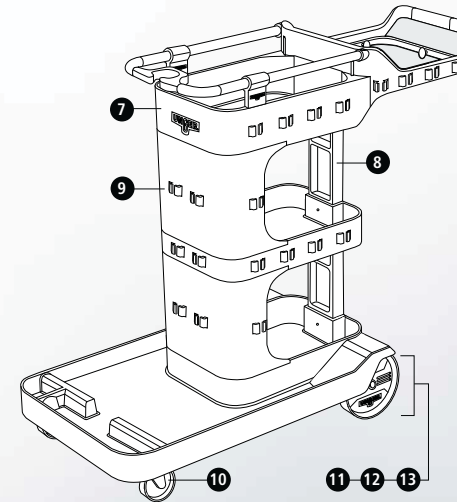

RestroomRₓ Cart System - Plastic Cart Components

PART 1 Rail Bracket Part No.: 18002 Case Qty.: 1	PART 2 Rail Bracket Cover Part No.: 18003 Case Qty.: 1
PART 3 Rail Mop Holder with Rails Part No.: 18018 Case Qty.: 1	PART 4 Trash Bag Wire Part No.: 18008 Case Qty.: 1
PART 5 Cart Base (complete with wheels) Part No.: 18493 Case Qty.: 1	PART 6 Cart Middle Shelf Part No.: 17990 Case Qty.: 1
PART 7 Cart Top Shelf (without handrail) Part No.: 17991 Case Qty.: 1	PART 8 Cart Center Support Part No.: 17992 Case Qty.: 1
PART 9 Cart Front Curve Wall Part No.: 17989 Case Qty.: 1	PART 10 Front Casters Part No.: 18011 Case Qty.: 1
PART 11 Back Axel Part No.: 18015 Case Qty.: 1	PART 12 Back Wheel Part No.: 18012 Case Qty.: 1
PART 13 Axel Cap Part No.: 18017 Case Qty.: 1	PART 14 Toilet Bowl Brush Holder Base Part No.: 18369 Case Qty.: 1
PART 15 Toilet Bowl Brush Holder with Base Part No.: 18001 Case Qty.: 1	

RestroomRₓ Cart System - Bag/Clip Attachments

PART 1 Vinyl Trash Bag Part No.: RRBAG Case Qty.: 1	PART 2 Supply Module Storage Bag Part No.: RRMOD Case Qty.: 1	PART 3 Restroom Floor Sign Holder Part No.: RRF5H Case Qty.: 1	PART 4 Tool Clips - Large Part No.: RRTLGL Case Qty.: 5	PART 5 Tool Clips - Medium Part No.: RRTMD Case Qty.: 5
PART 6 Small Tool Shelf - Nabber Part No.: RRSST Case Qty.: 1	PART 7 Lobby Dust Pan Kickplate Part No.: RRLDP Case Qty.: 1	PART 8 Easy Adapter Hose Holder Part No.: RRFHH Case Qty.: 1	PART 9 Toilet Bowl Holder Clip Part No.: 18370 Case Qty.: 1	PART 10 Tool Icons Sticker Sheet Part No.: RRICN Case Qty.: 1